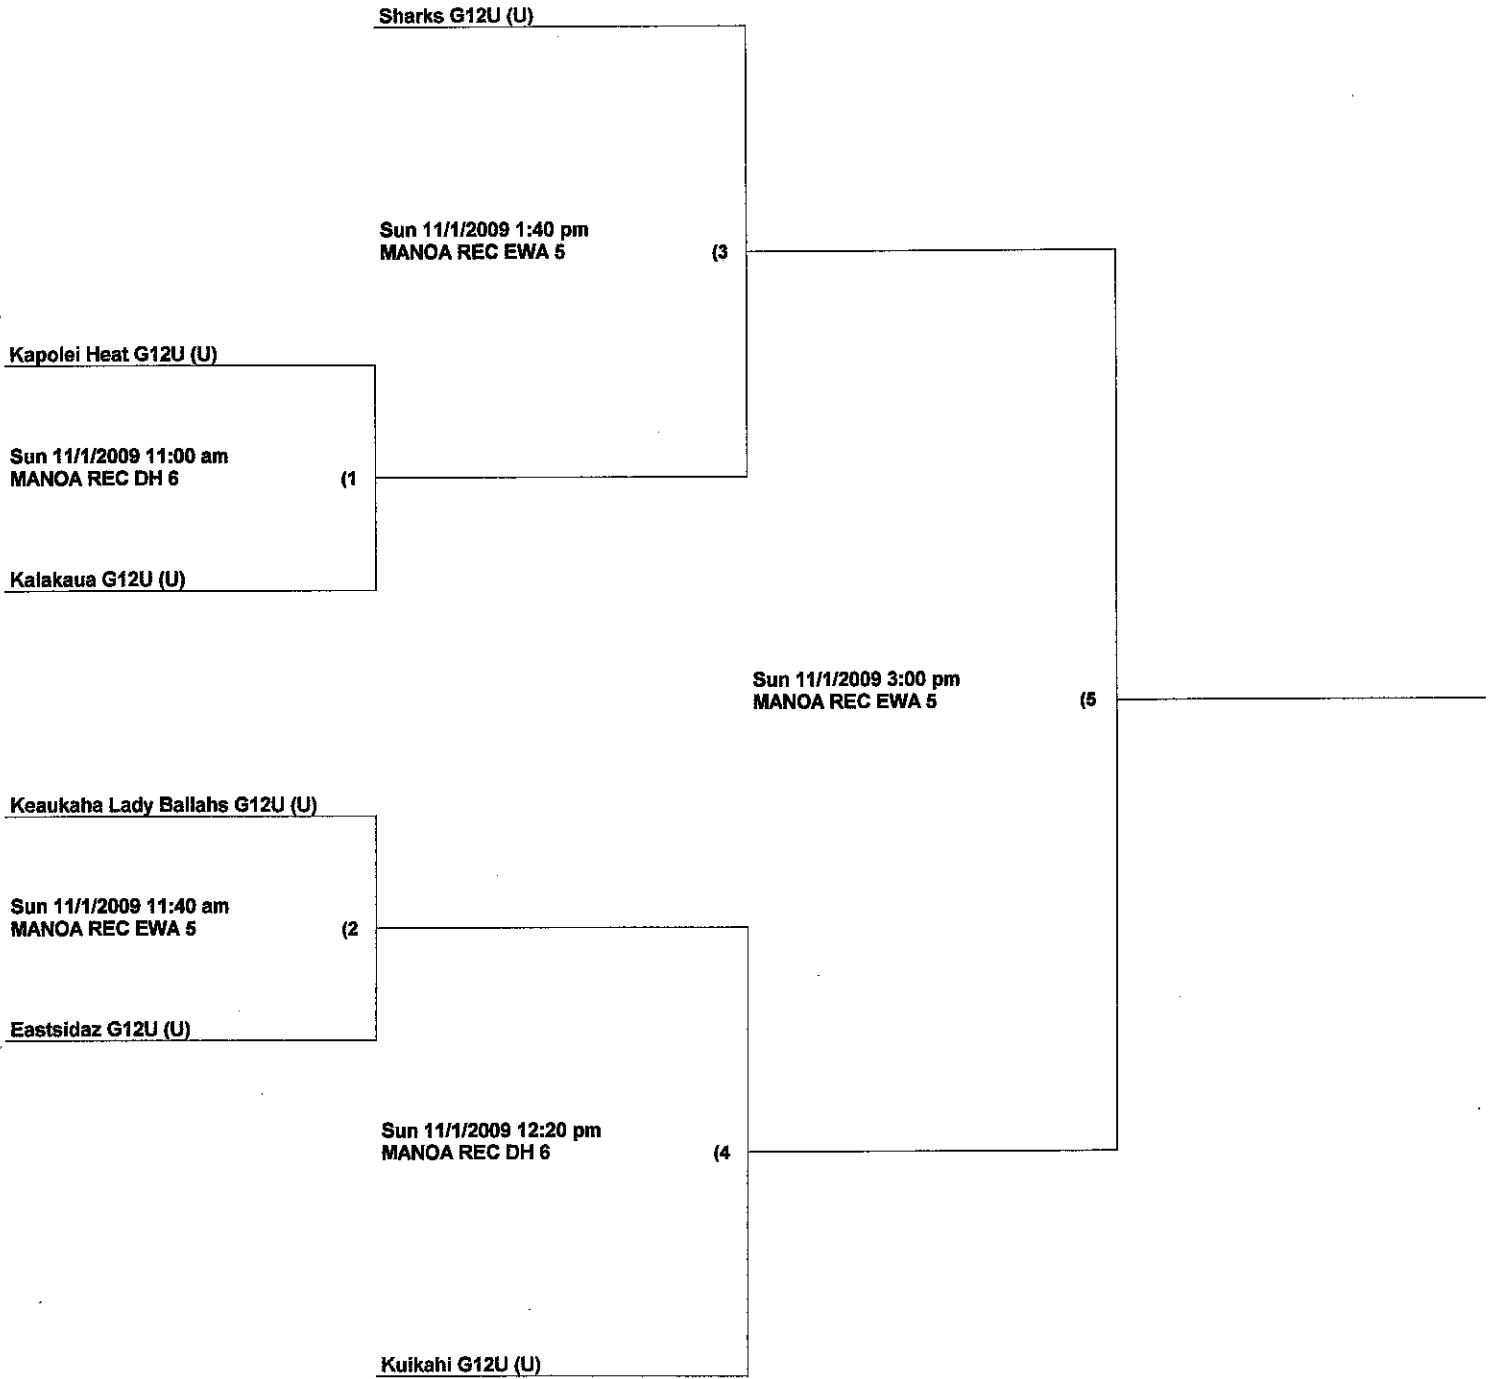

**Sun 11/1/2009 3:00 pm
MANOA REC DH 6**

(3)

Alii's B12U (U)

**Sat 10/31/2009 3:00 pm
MANOA REC DH 6**

(2)

Stingrays

Stingrays B12U (U)

12U GIRLS PLAYOFF BRACKETS