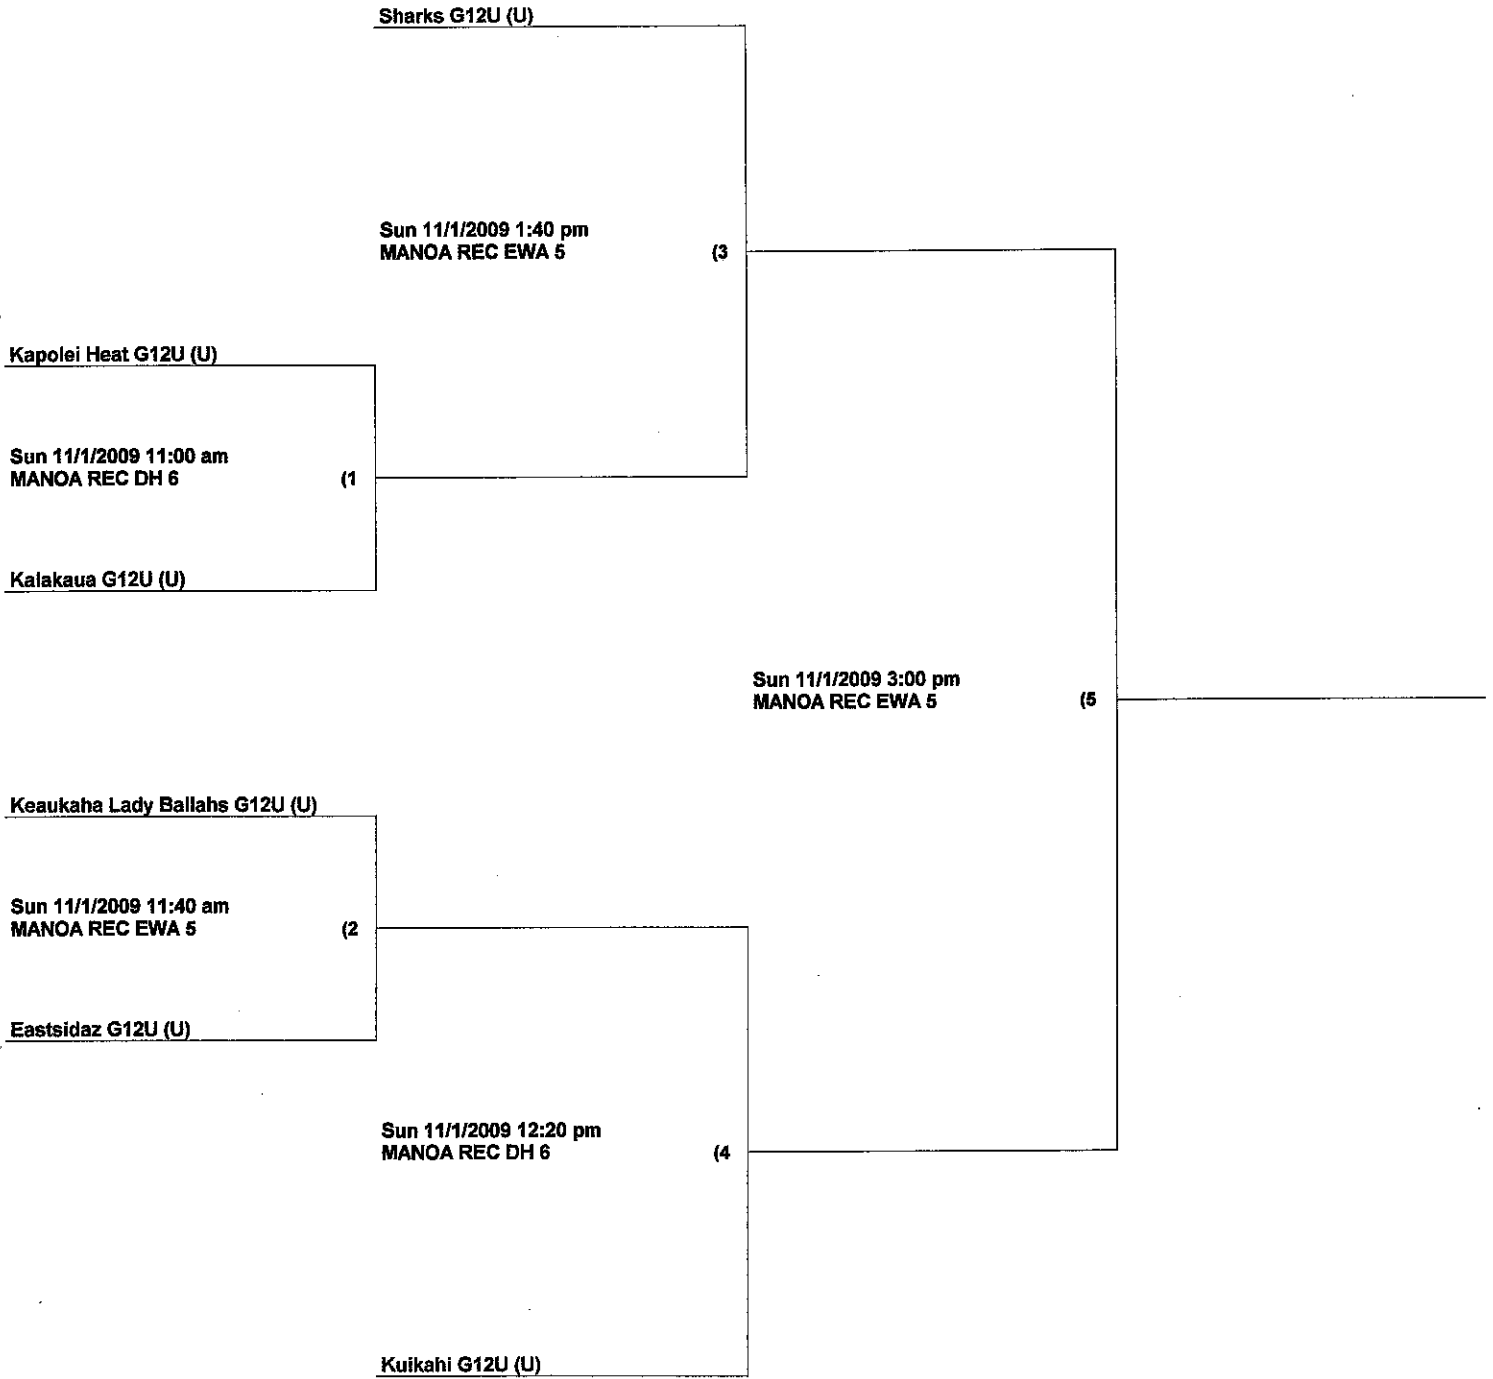

# 12U GIRLS PLAYOFF BRACKETS